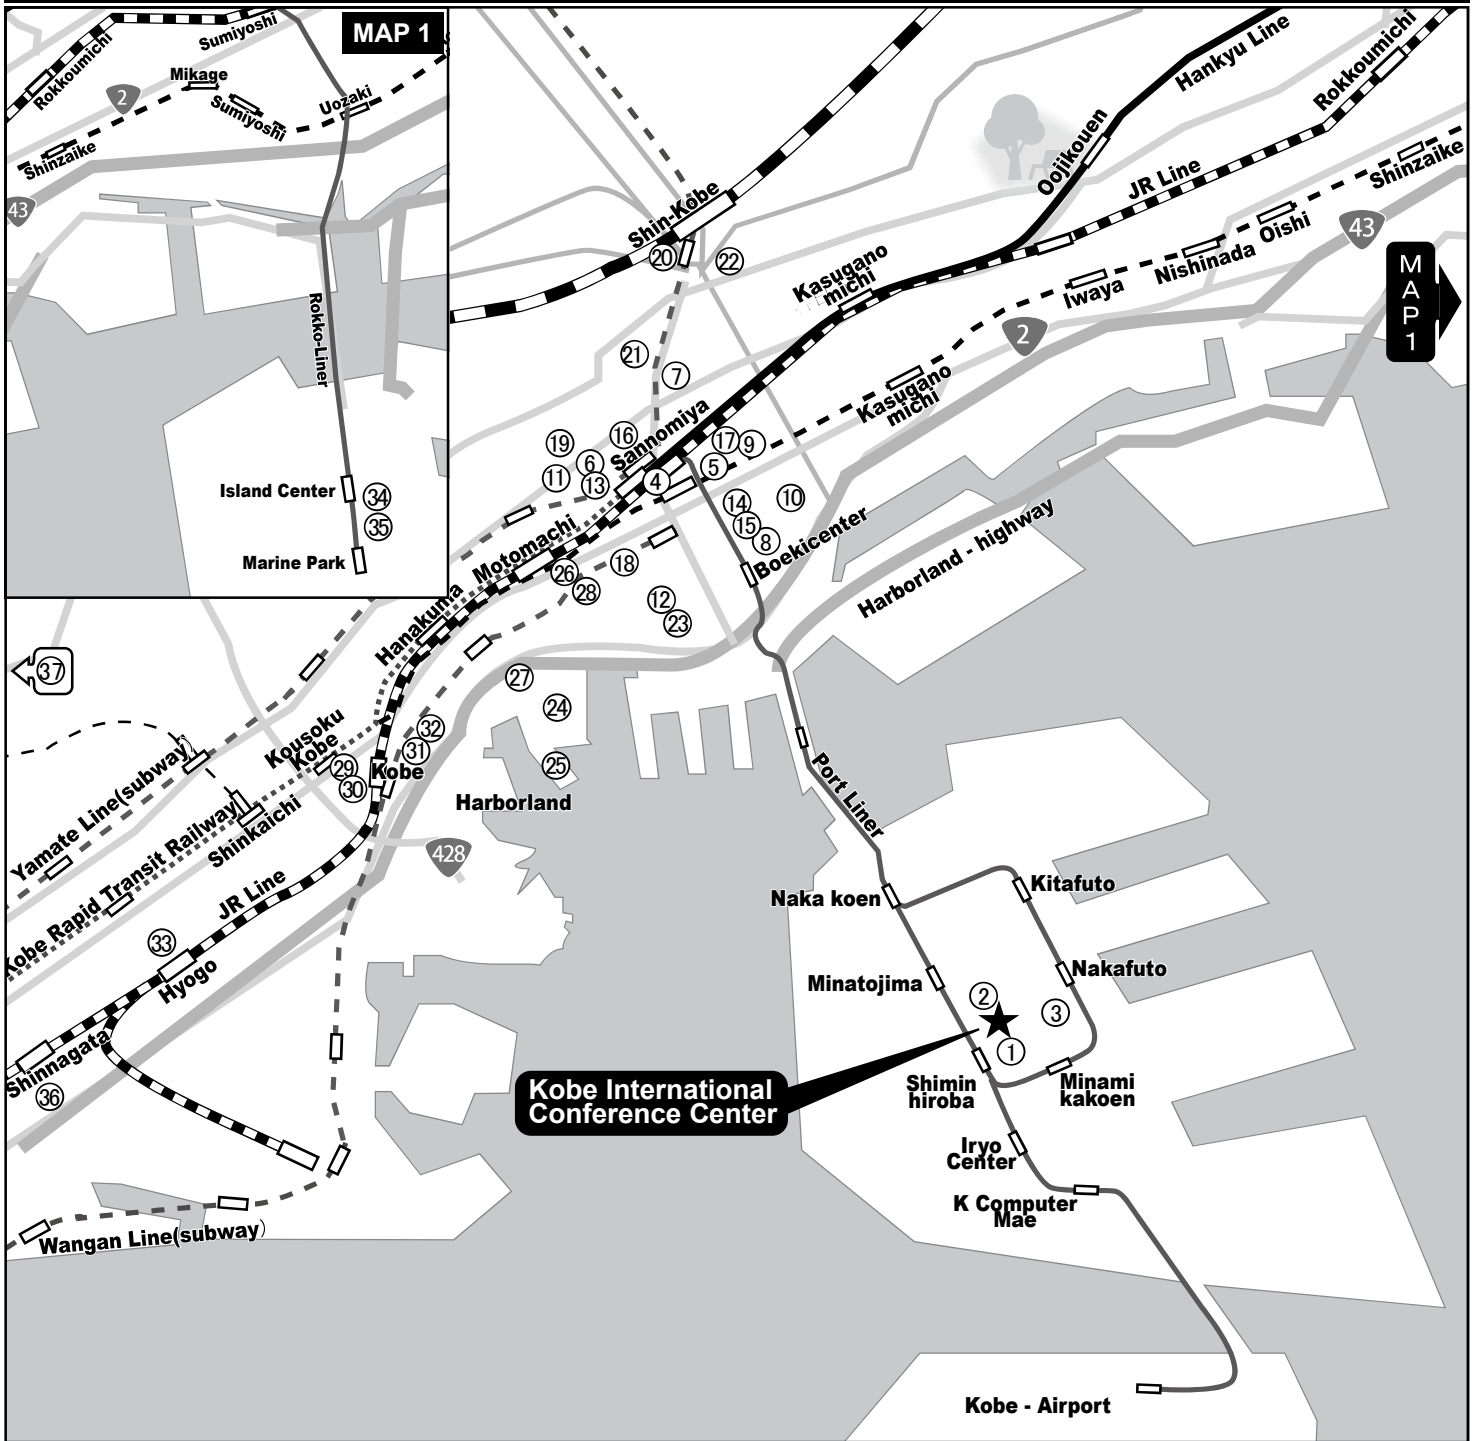

~ JDDW2016 / APDW2016 KOBE AREA MAP ~

HOTEL LIST

1	Kobe Portopia Hotel	14	APA Hotel Kobe-Sannomiya	27	Kobe Port Tower Hotel
2	Ariston Hotel Kobe	15	Daiwa Roynet Hotel Kobe-Sannomiya	28	Kobe Motomachi Tokyu REI Hotel
3	Hotel Pearl City Kobe	16	Daiichi Grand Hotel Kobe-Sannomiya	29	Chisan Hotel Kobe
4	Sannomiya Terminal Hotel	17	Hotel Villa Fontaine Kobe Sannomiya	30	Kobe City Gardens Hotel
5	Kobe Sannomiya Tokyu REI Hotel	18	Hotel Konigs Krone Kobe	31	Hotel Crown Palais Kobe
6	Hotel Monterey Kobe	19	Kobe Kitano Hotel	32	Kobe Harborland Onsen, Manyo Club
7	Hotel Piena Kobe	20	ANA Crowne Plaza Hotel Kobe	33	Kobe Luminous Hotel
8	Hotel Sunroute Sopra Kobe	21	Green Hill Hotel Kobe	34	Kobe Bay Sheraton Hotel and Towers
9	Sanside Hotel	22	Sun Members Kobe	35	Hotel Plaza Kobe
10	Kobe Sannomiya Union Hotel	23	ORIENTAL HOTEL	36	Hotel Suave Kobe Asuta
11	KOBE TOR ROAD HOTEL SANRAKU	24	Hotel Okura Kobe	37	Kobe Seishin Oriental Hotel
12	Hotel Via Mare Kobe	25	Kobe Merikenpark Oriental Hotel		
13	the b Kobe	26	Kobe Plaza Hotel		